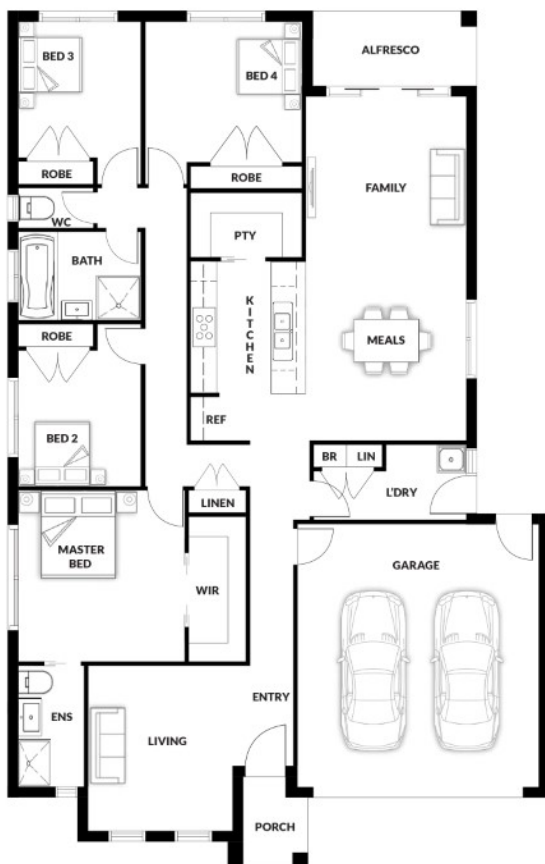

## \$746,000\*

Lot 3220 Grevilla Circuit,  
Clyde ( Riverfield Estate)

BLOCK 392 m<sup>2</sup> | HOUSE 22.77 sq

### LOS CABOS 164

## PACKAGE PRICE INCLUDES:

- ✓ 7 Star Energy Rating
- ✓ NCC - Accessible & Inclusive Living
- ✓ 3.5KW Solar Panels Installed
- ✓ Tiled Shower Base
- ✓ Stone Benchtops
- ✓ All Floor Coverings

**CRAIG WARD 0409 695 188**